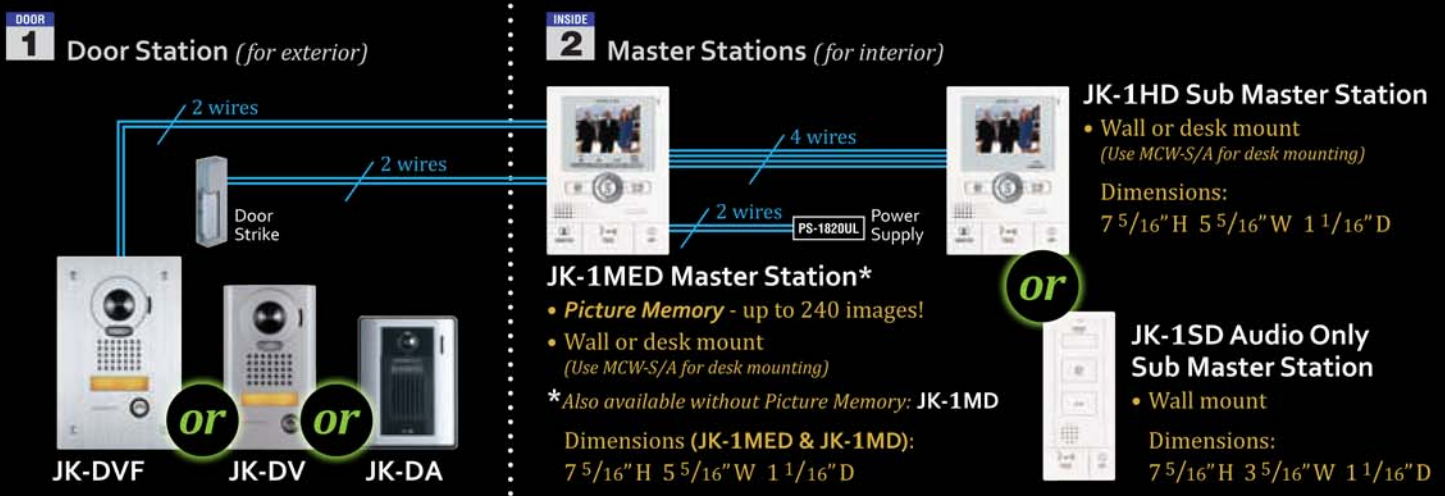

WIRING EXAMPLE*

*Diagram is for illustrative purposes only. System wiring may vary by installation! Refer to instruction manual for actual wire count & installation directions.