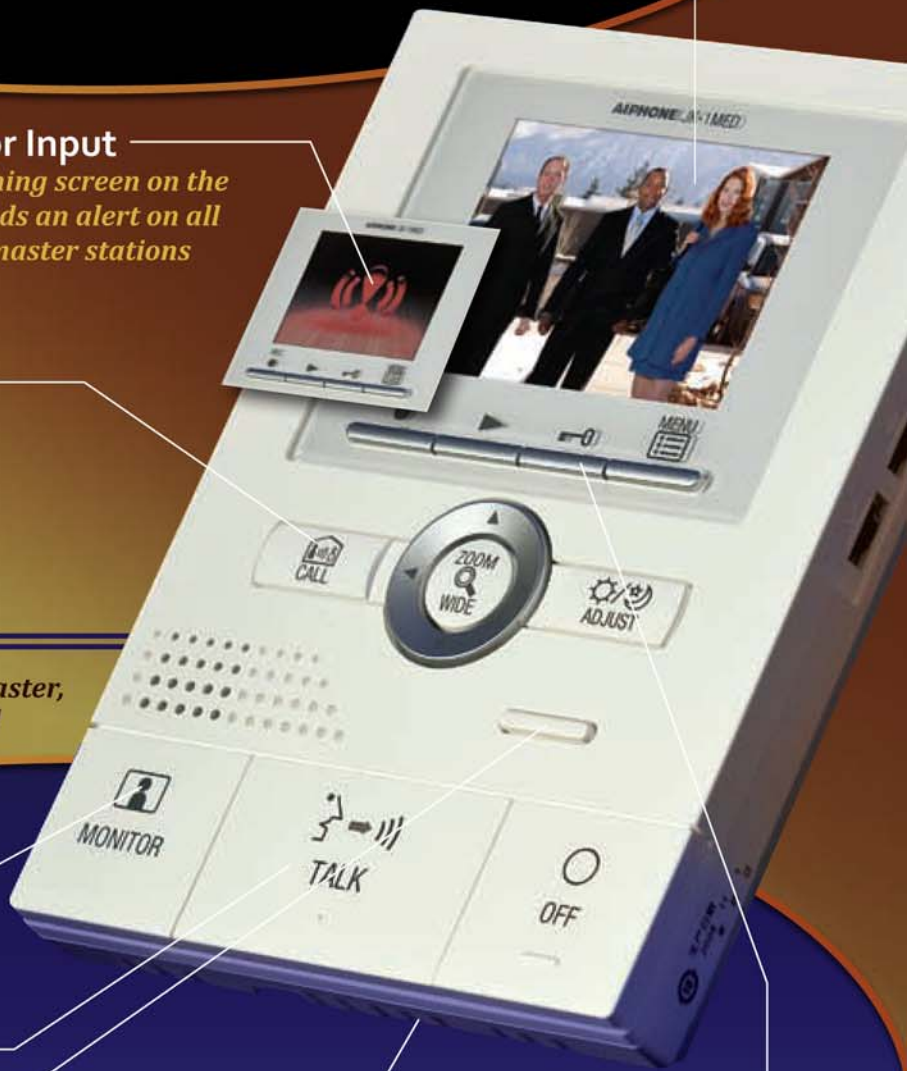

*See the **DIFFERENCE!***

Monitor Adjust

Monitors can be adjusted for low light & nighttime settings, as well as bright & heavy backlighting.

*Clear video at **ANYTIME** of day!*

JK SYSTEM *features*

Wide Angle Lens
Door stations capture an amazing 170° view

TFT LCD Monitor
High resolution screen provides great detail & clarity

Sensor Input
Activates a warning screen on the monitor & sounds an alert on all door, sub, & master stations

Master & Sub Call
Instantly communicate between the master & sub master stations

Easy Installation

Using only 2 wires from the door to the master, the JK Series is quick & easy to install

Discreet Monitoring
See & hear activity at the door station without visitors knowing

VOX or PTT
Hands-free communication or push-to-talk

Option Button
Provides a dry contact (Can be used for a 2nd door release, gate release, lights, etc.)

Video Output
Transfer live video to a larger screen or recorded on a DVR

Door Release
Unlock the door with a touch of a button (Requires extra wire)