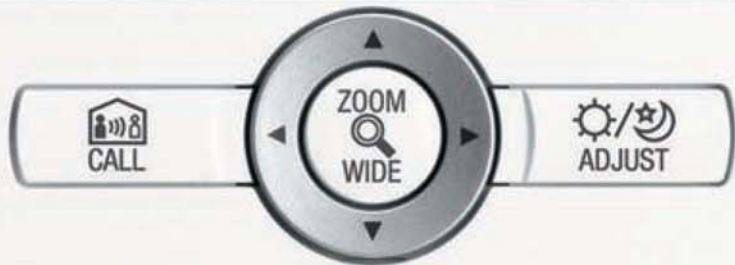

Dimensions:

8 1/4" H 5 5/16" W 1 7/8" D

JK door stations are a great way to protect main & secondary entrances, employee access points, gates, service areas, loading docks, parking garages, & much more!

Choose from 2 video master & 2 sub master designs.

Actual Size

JK BOXED SETS

Each set includes 1 master station, 1 door station, & 1 power supply

with Picture Memory

JKS-1AED: JK-1MED + JK-DA + power supply